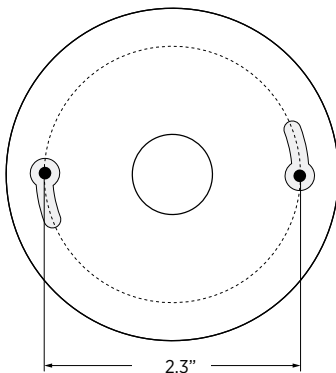

### KEY FEATURES:

- 1/2.9" SONY 2.19 Megapixel CMOS
- 1080p @ 30fps Over RG59 Coax
- 3.6mm (f2.0) Fixed Lens
- EX-SDI 2.0 / HD-SDI & HD Analog outputs
- EXHD Lite 2.0 DSP
- OSD Menu Control via Built-In Joystick (on cable)
- DC12V

### DIMENSIONS:

Bottom of Camera  
(Mounting Holes)

CAMERA	
Image Sensor	1/2.9" SONY 2.19 Megapixel CMOS
Resolution	Full HD 1080p - 2MP
Effective Pixels	1985 (H) x 1105 (V)
Scanning System	Progressive Scan
Frame Rate	1080p @ 30fps
Minimum Illumination	0.1 Lux
Shutter Speed	1/30 - 1/60,000 sec. / AUTO
Lens	3.6mm (f2.0) Fixed Lens
Filed of View	75° (Horizontal)
Video Output (SDI & Analog selectable)	1x EX-SDI 2.0 / EX-SDI / HD-SDI 1x HD Analog: CVBS / A_HD / C_VI / T_VI
Power Consumption	100mA (0.1A) ±10%
Power Requirement	DC12V
Operating Temperature	32°F - 113°F / 0°C - 45°C
Operating Humidity	90% RH Max.
Weather Rating	n/a - Indoor Use Only
IR LEDs	n/a
Heaters/Fan	n/a
Materials	Plastic Case w/Polycarbonate Dome
Dimensions	3.1" (Dia.) x 2.1" (H) / 79mm (Dia.) x 53.4mm(H)
Weight	0.25 lbs / 0.11 kgs