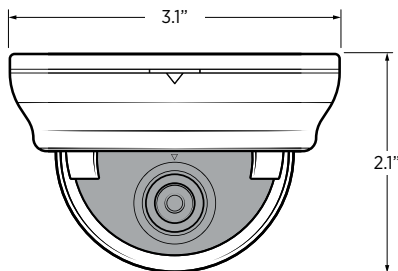

### KEY FEATURES:

- 1/2.9" SONY 2.19 Megapixel CMOS
- 1080p @ 30fps Over RG59 Coax
- 3.6mm (f2.0) Fixed Lens
- EX-SDI 2.0 / HD-SDI & HD Analog outputs
- EXHD Lite 2.0 DSP
- OSD Menu Control via Built-In Joystick (on cable)
- DC12V

### DIMENSIONS:

Bottom of Camera  
(Mounting Holes)

CAMERA	
Image Sensor	1/2.9" SONY 2.19 Megapixel CMOS
Resolution	Full HD 1080p - 2MP
Effective Pixels	1985 (H) x 1105 (V)
Scanning System	Progressive Scan
Frame Rate	1080p @ 30fps
Minimum Illumination	0.1 Lux
Shutter Speed	1/30 - 1/60,000 sec. / AUTO
Lens	3.6mm (f2.0) Fixed Lens
Filed of View	75° (Horizontal)
Video Output (SDI & Analog selectable)	1x EX-SDI 2.0 / EX-SDI / HD-SDI 1x HD Analog: CVBS / A_HD / C_VI / T_VI
Power Consumption	100mA (0.1A) ±10%
Power Requirement	DC12V
Operating Temperature	32°F - 113°F / 0°C - 45°C
Operating Humidity	90% RH Max.
Weather Rating	n/a - Indoor Use Only
IR LEDs	n/a
Heaters/Fan	n/a
Materials	Plastic Case w/Polycarbonate Dome
Dimensions	3.1" (Dia.) x 2.1" (H) / 79mm (Dia.) x 53.4mm(H)
Weight	0.25 lbs / 0.11 kgs